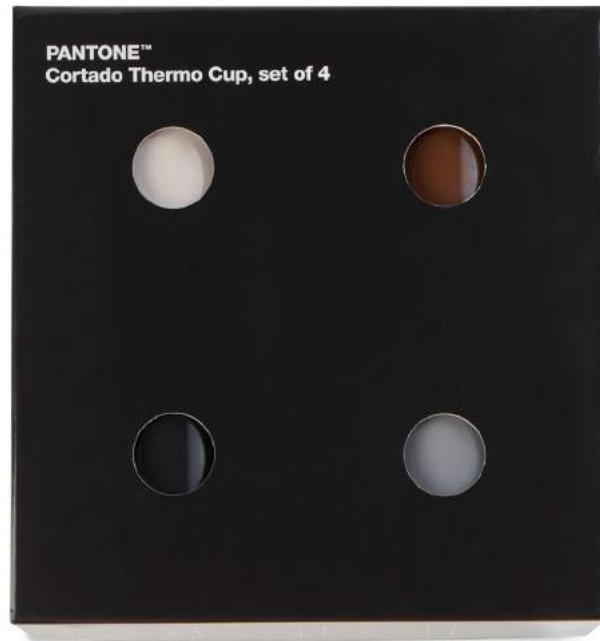

101060001
Colli size 6 sets
Thermo / Double wall
Fine China Ceramic
Made In TH.