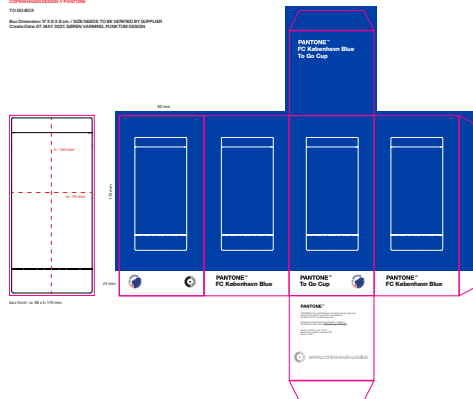

Thermo Cup, single Box

PLACHOLDER LOGO