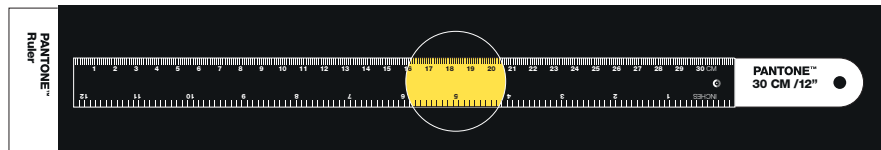

Ruler Steel 30 cm

10147
Stainless "spring"
steel
23mm x 300mm
colli size 12 pcs
Made in PRC.

PANTONE colors

Yel. 012   021   2035   182   Warm Gray 2   Cool Gray 9   2322   419