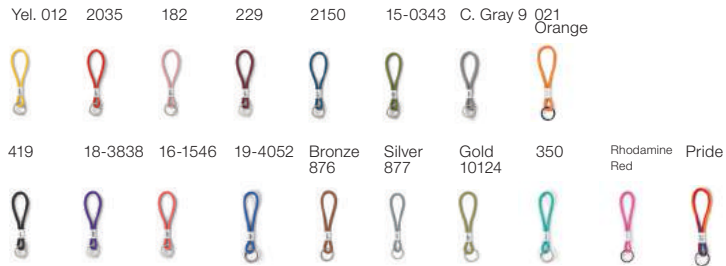

PANTONE colors

Yel. 012 2035 182 229 2150 15-0343 C. Gray 9 419

Key chain S

10130
Nylon, metal
180 x 33 mm
Colli size 10
Made in PRC.

PANTONE colors

Key chain L

10131
Nylon, metal
480 x 33 mm
Colli size 10
Made in PRC.