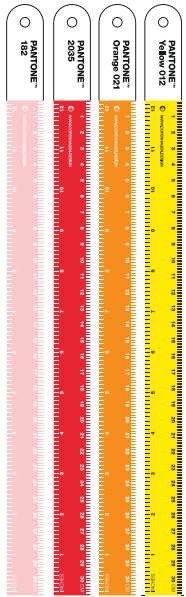

23

PANTONE colors

Yel. 012 2035 2150 C. Gray 9

Sticky notes

10142
FSC™ Certified Paper
75 x 75 x 146 mm
Colli size 8
Made in PRC.

PANTONE colors

Yel. 012 2035 182 229 2150 15-0343 C. Gray 9 419

Eraser

10148
Rubber
65 x 40 x 15 mm
Colli size 12
Made in PRC.

27

PANTONE colors

Yel. 012 2035 2150 C. Gray 9

**Metal tube that
contains 7 pcs
pantone wood
pencils.**

10140
Aluminum tube, wood
pencils
Ø26 x 185 mm
Colli size 6
FSC™ Certified Wood
Made in PRC.