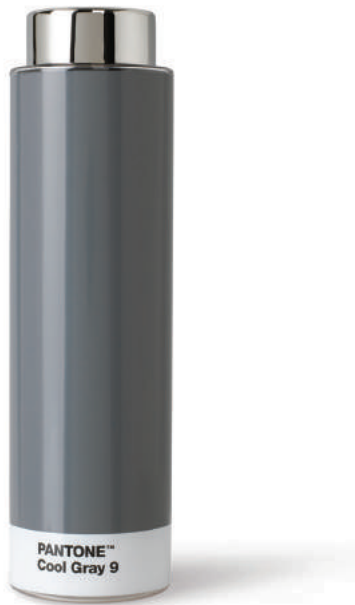

Yel. 012 2035 182 229 2150 15-0343 C. Gray 9 419

Drinking bottle Steel 630 ml

10109
Stainless steel, PP
Ø74 x 190 mm
630 ml
Colli size 6
Made in PRC.

PANTONE colors

Yel. 012 2035 182 229 2150 15-0343 C. Gray 9 419