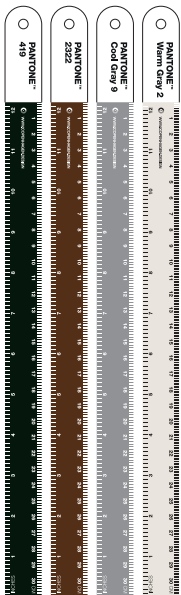

23

PANTONE colors

Yel. 012 2035 2150 C. Gray 9

Sticky notes

10142
FSC™ Certified Paper
75 x 75 x 146 mm
Colli size 8
Made in PRC.

PANTONE colors

Yel. 012 2035 182 229 2150 15-0343 C. Gray 9 419

Eraser

10148
Rubber
65 x 40 x 15 mm
Colli size 12
Made in PRC.

27

PANTONE colors

Yel. 012 2035 2150 C. Gray 9

**Metal tube that
contains 7 pcs
pantone wood
pencils.**

10140
Aluminum tube, wood
pencils
Ø26 x 185 mm
Colli size 6
FSC™ Certified Wood
Made in PRC.

Ruler Steel 30 cm

10147
Stainless "spring"
steel
23mm x 300mm
colli size 12 pcs
Made in PRC.

PANTONE colors

Yel. 012 021 2035 182 Warm Gray 2 Cool Gray 9 2322 419

Pencil Cup

10149
Fine China Ceramic
Ø68 x 68 x 185 mm
Colli size 6
Made In TH.