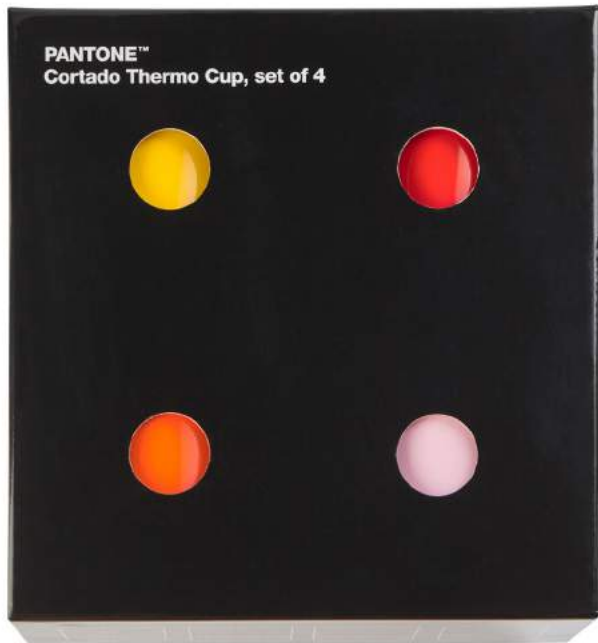

2150 550 3435 15-0343 W.Gray 2 C. Gray 9 2322 419

Cortado Thermo Cup

10106
190 ML
Colli size 6 pcs.
Thermo / Double wall
Fine China Ceramic
Made In TH.

Pantone colors

PANTONE™
13-07

PANTONE™
Yellow 012

Cortado Thermo Cup Set of 4