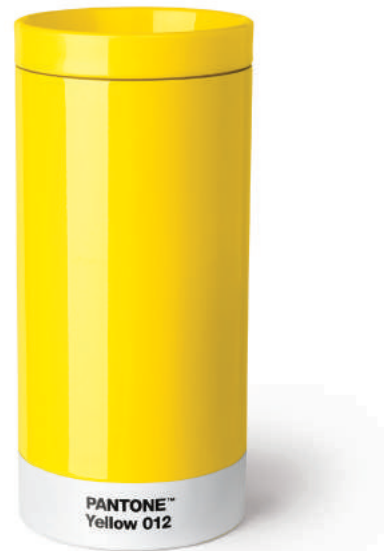

To go cup

10110
Food tested
Stainless steel, PP lid
Ø75 x 164 mm
430 ml
Colli size 6
Made in PRC.

PANTONE colors

Yel. 012 2035 182 229 2150 15-0343 C. Gray 9 419