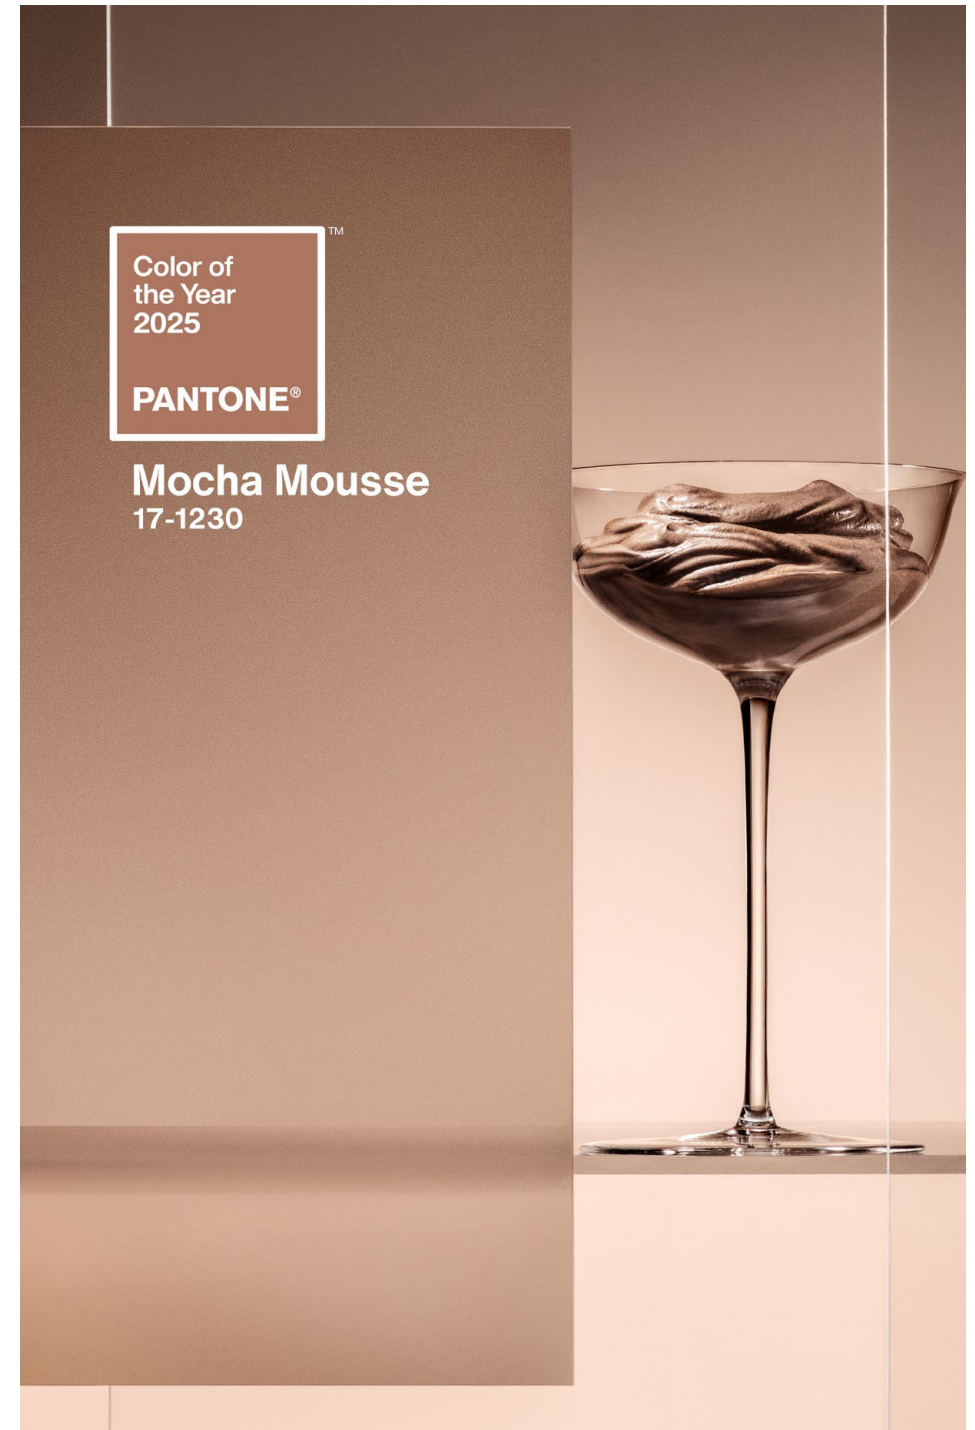

PANTONE™ Color of the Year 2025

Copenhagen Design
Lifestyle Collection

“**PANTONE 17-1230 Mocha Mousse** is an evocative soft brown that transports us beyond the engagement of our senses into the pleasure and deliciousness it inspires with its suggestion of the delectable quality of cacao, chocolate, and coffee. At the same time, infused with subtle elegance and earthy refinement, Mocha Mousse is a brown with pedigree. Conveying authenticity, an unpretentious classic that finds harmony and balance between the demands of modernity and the timeless beauty of artful creation.”

Leatrice Eiseman Executive Director,
Pantone Color Institute™