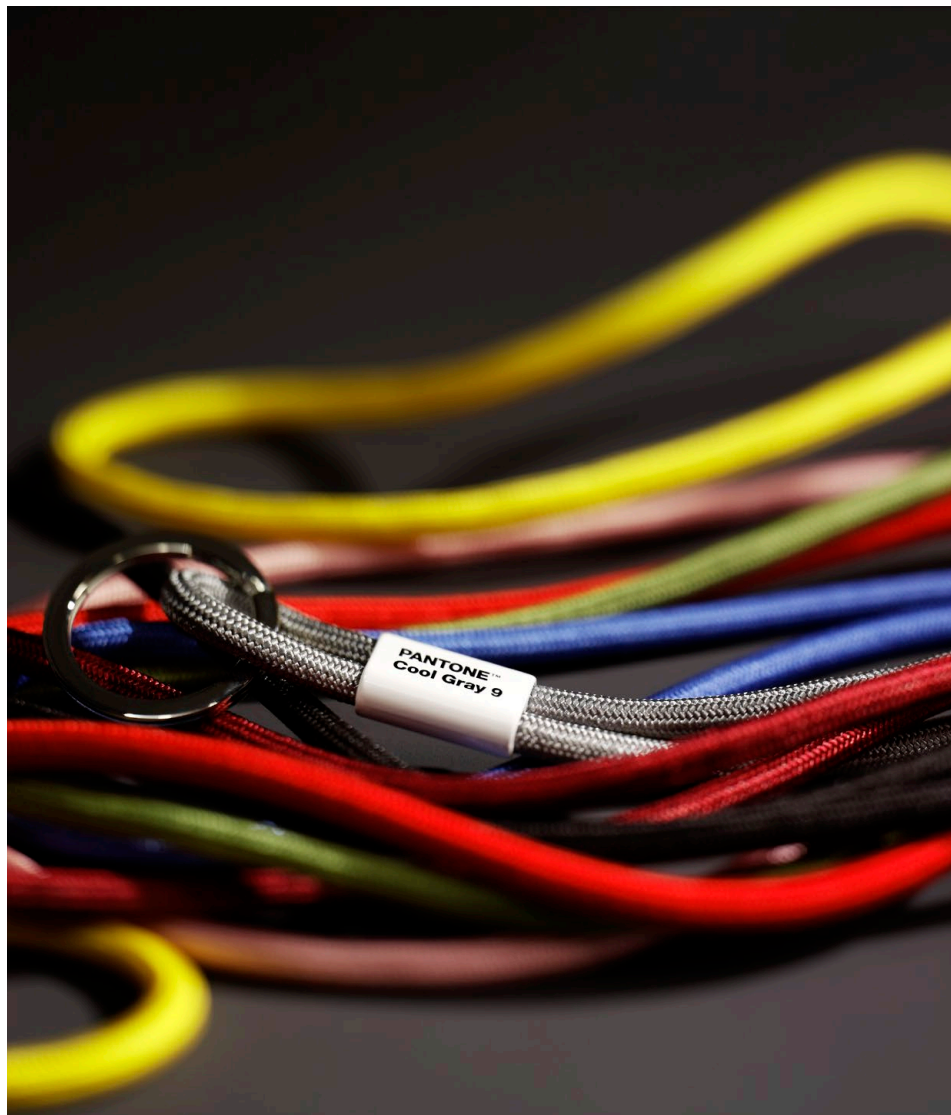

PANTONE™ Key Chain Long

Copenhagen Design
Lifestyle Collection

10131

Nylon, metal
480 x 33 mm
Colli size 10
Made in China

Colors of the Years

2019: Living Coral 16-1546
2020: Classic Blue 19-4052
2021: 13-0647 / 17-5104
2022: Veri Peri 17-3938
2023: Viva Magenta 18-1750
2024: Peach Fuzz 13-1023

Warning: not to be used around
the neck, only for key chain use.

PANTONE™ Key Chain Long

Copenhagen Design
Lifestyle Collection

Light Yellow 600	Yellow 012	Orange 021	Red 2035
Siena 5035	Light Pink 182	Rhodamine Red	Light Purple 257
Violet 519	Aubergine 229	Sage 5655	Light Green 578
Greenery 15-0343	Green 3539	Dark Green 3435	Dusty Sky 2176
Light Blue 550	Blue 2150	Turkis 320	Clear Blue 286
Dark Blue 289	Warm Gray 2	Cool Gray 9	Brown 2322
Black 419	Silver 877	Gold 10124	Bronze 876
Rosegold 10412	Ice Blue 10286	Living Coral 16-1546	Classic Blue 19-4052
13-0647 / 17-5104	Veri Peri 17-3938	Viva Magenta 18-1750	Peach Fuzz 13-1023