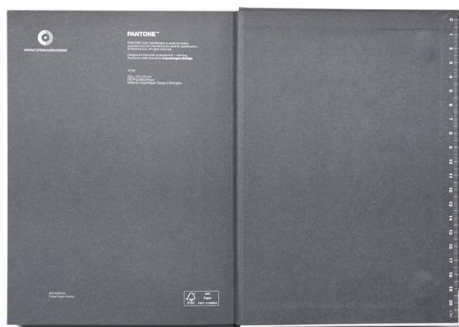

PANTONE™ Notebook Large

Copenhagen Design
Lifestyle Collection

Dotted pages

10152

220 x 170 x 22 mm

190 pages

Colli size 4

FSC™ Certified Paper Unlined

Made in China