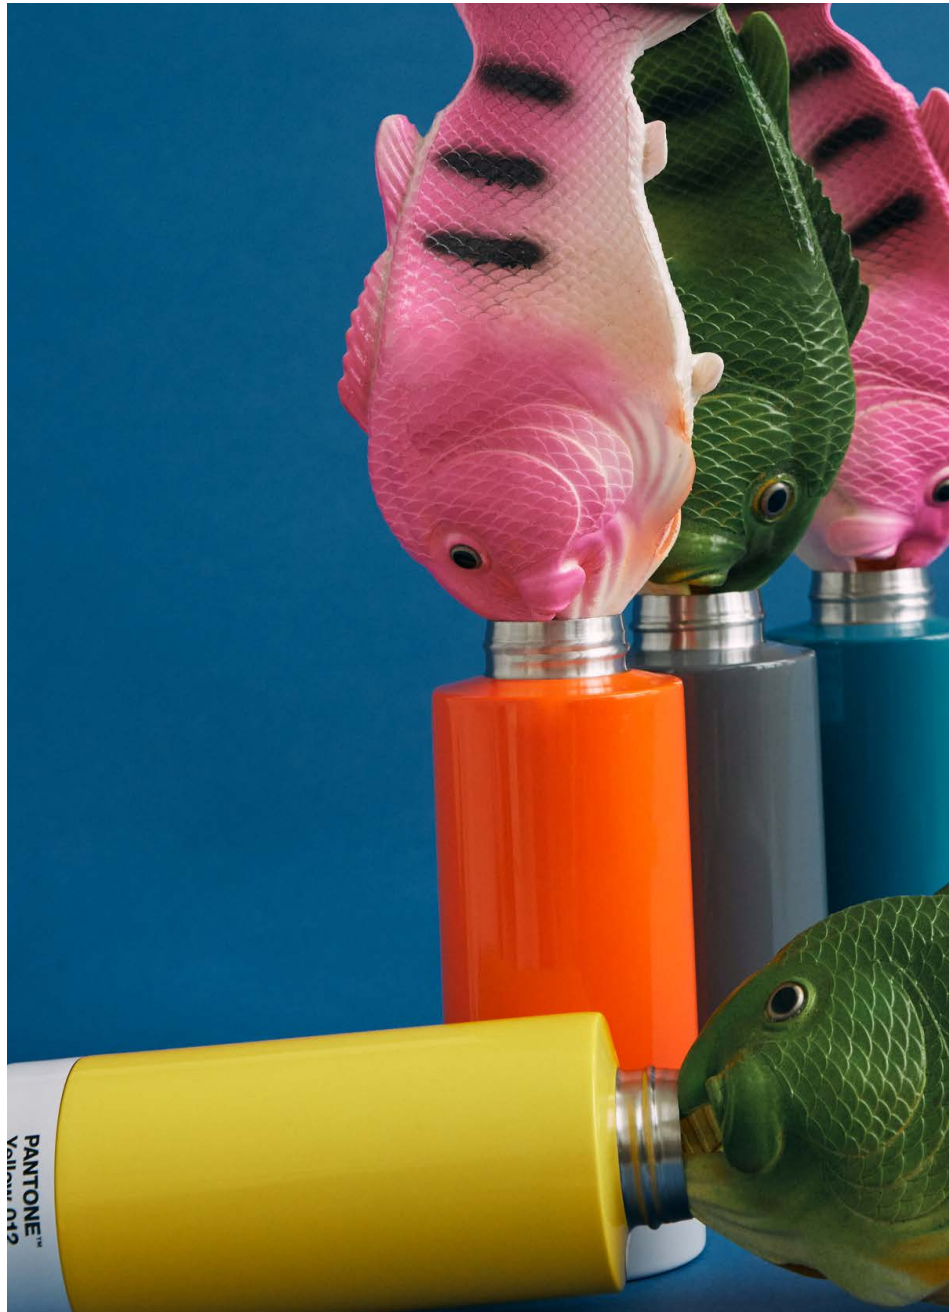

PANTONE™
Thermo Drinking Bottle 530 ML

Copenhagen Design
Collection 2024

PANTONE™
Thermo Drinking Bottle

Copenhagen Design
Collection 2024

10112

304 Food grade stainless steel,
Ø 74 x 190 mm
630 ml. outside, 530 ml. inside
Colli size 6
Made in China

Food tested.
Getestet auf
Lebensmittelechtheit.
Approuvé pour
l'alimentaire.
食品级

Not for Microwave