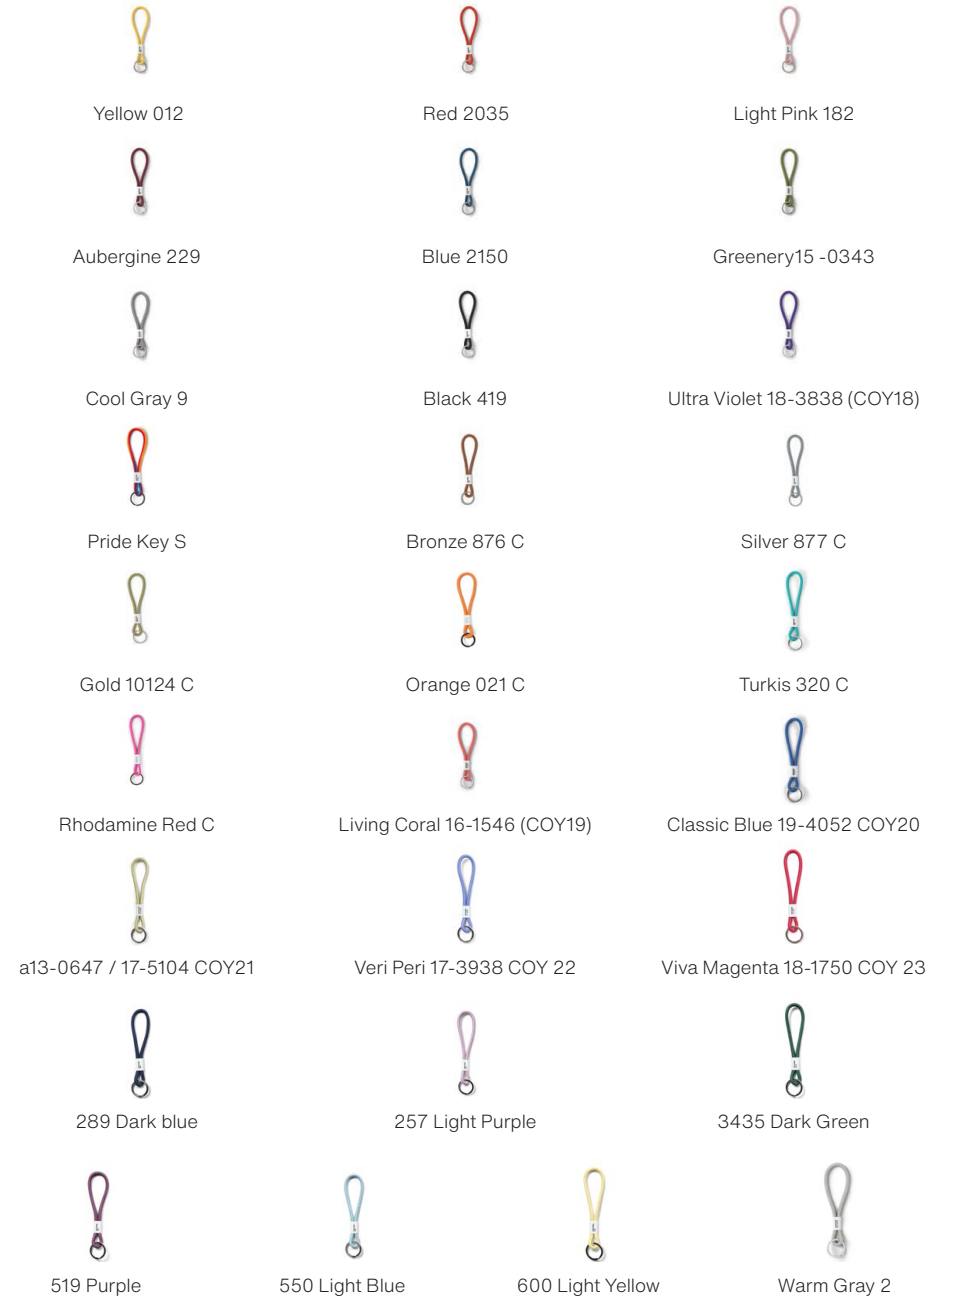

10130

Nylon, metal
180 x 33 mm
Colli size 10
Made in China

PANTONE™
Key Chain Short

Copenhagen Design
Collection 2024

PANTONE™ Key Chain Long

Copenhagen Design
Collection 2024

10131

Nylon, metal
480 x 33 mm
Colli size 10
Made in China