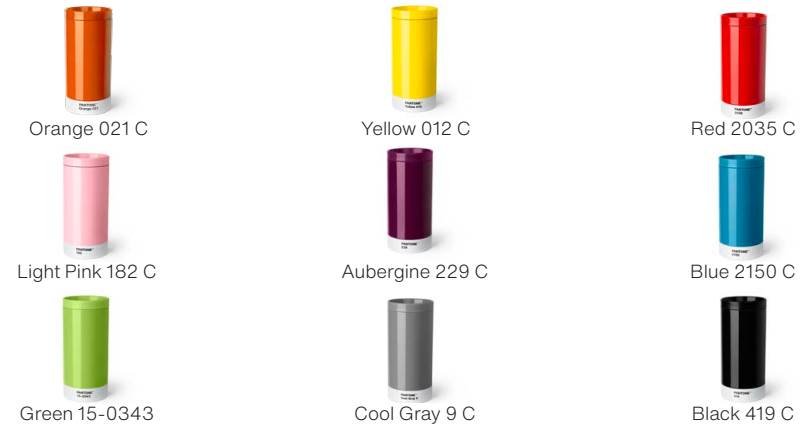

PANTONE™
To go cup

Copenhagen Design
Collection 2024