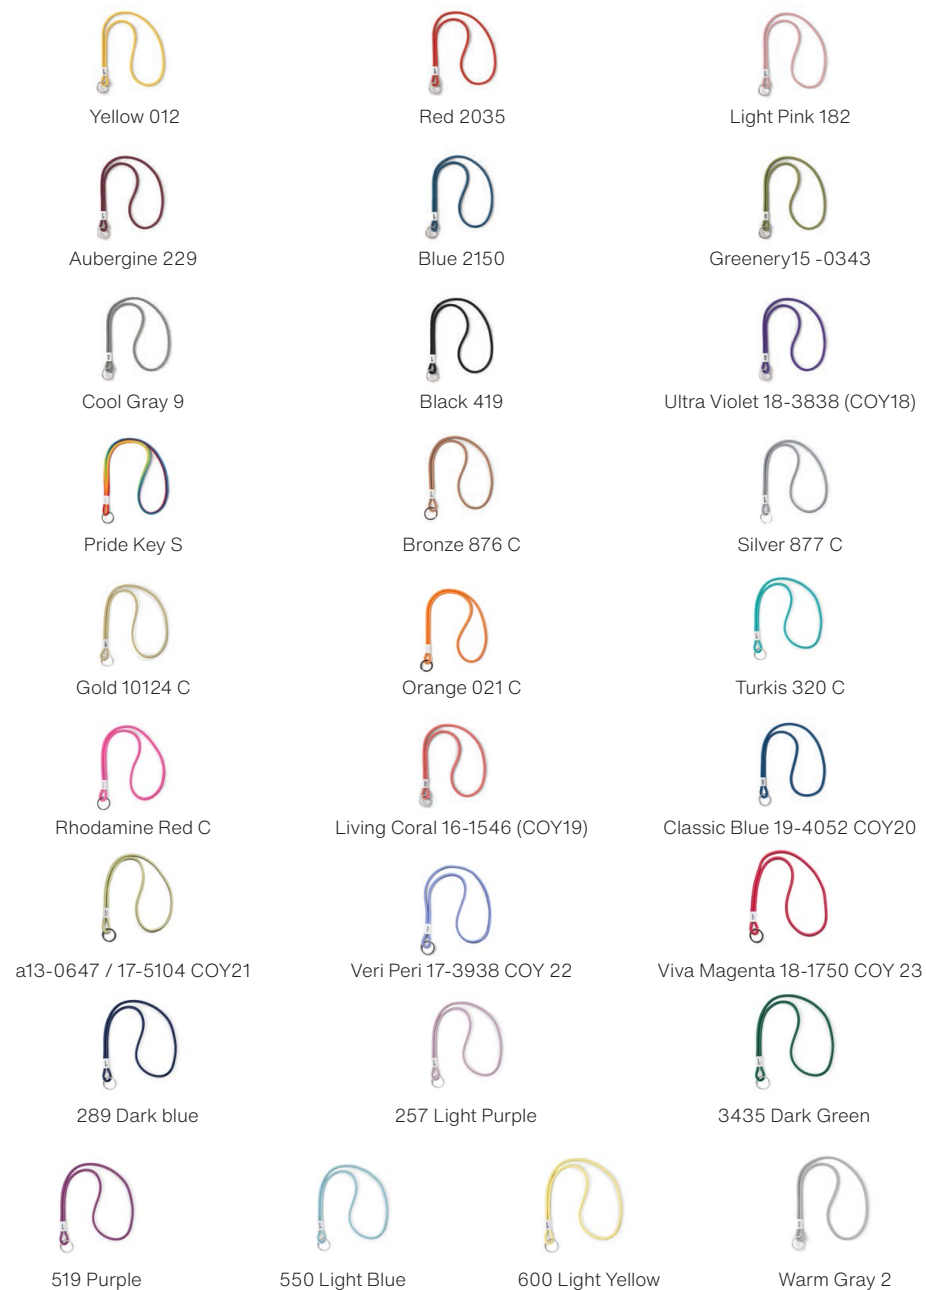

10131

Nylon, metal
480 x 33 mm
Colli size 10
Made in China

Warning: not to be used around
the neck, only for key chain use.

PANTONE™
Key Chain Long

Copenhagen Design
Collection 2024