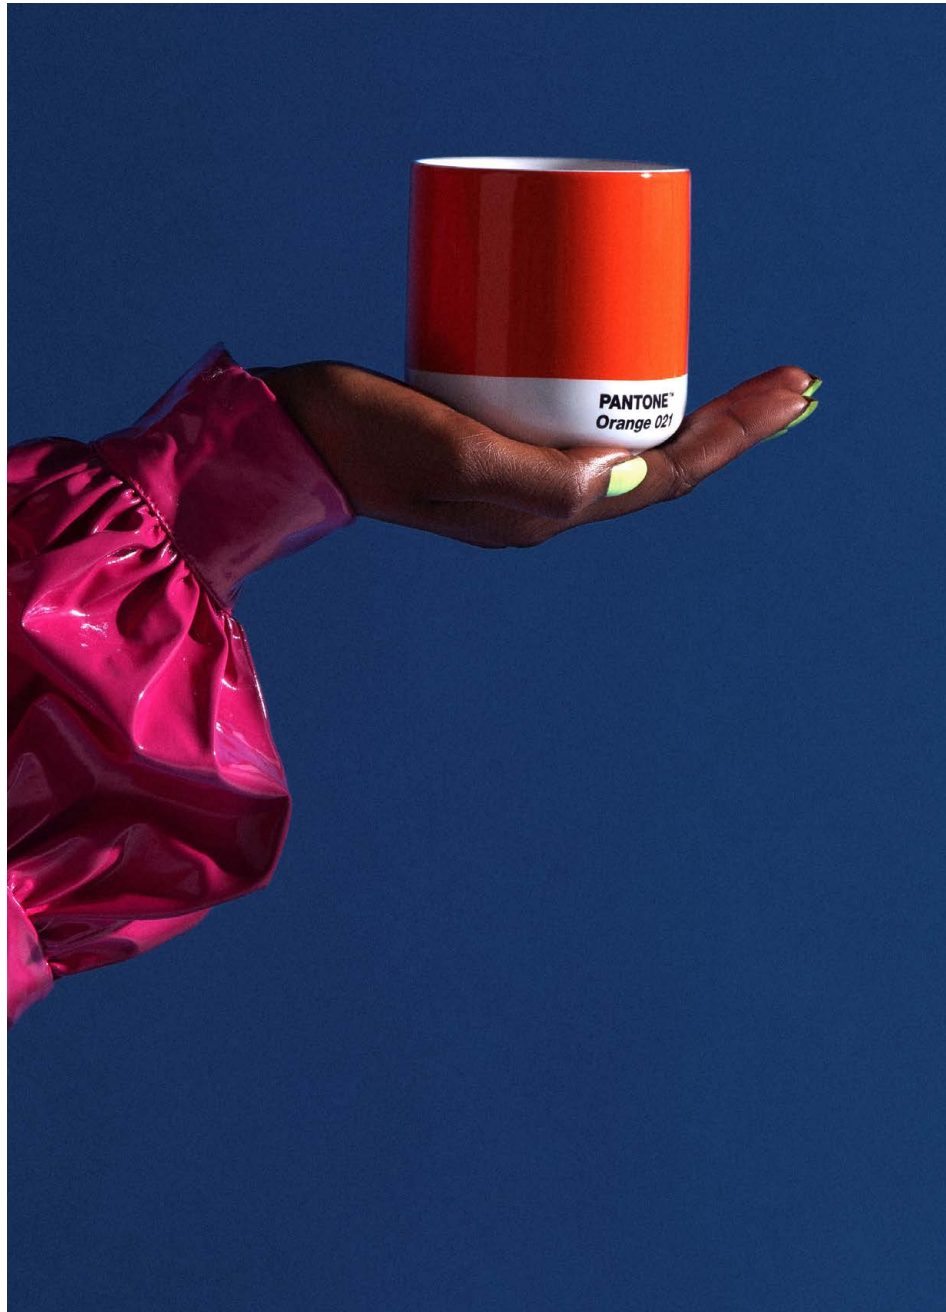

Sets of 4 in gift box

Yellow 012 C
Red 2035 C
Light Pink 182 C
Orange 021 C