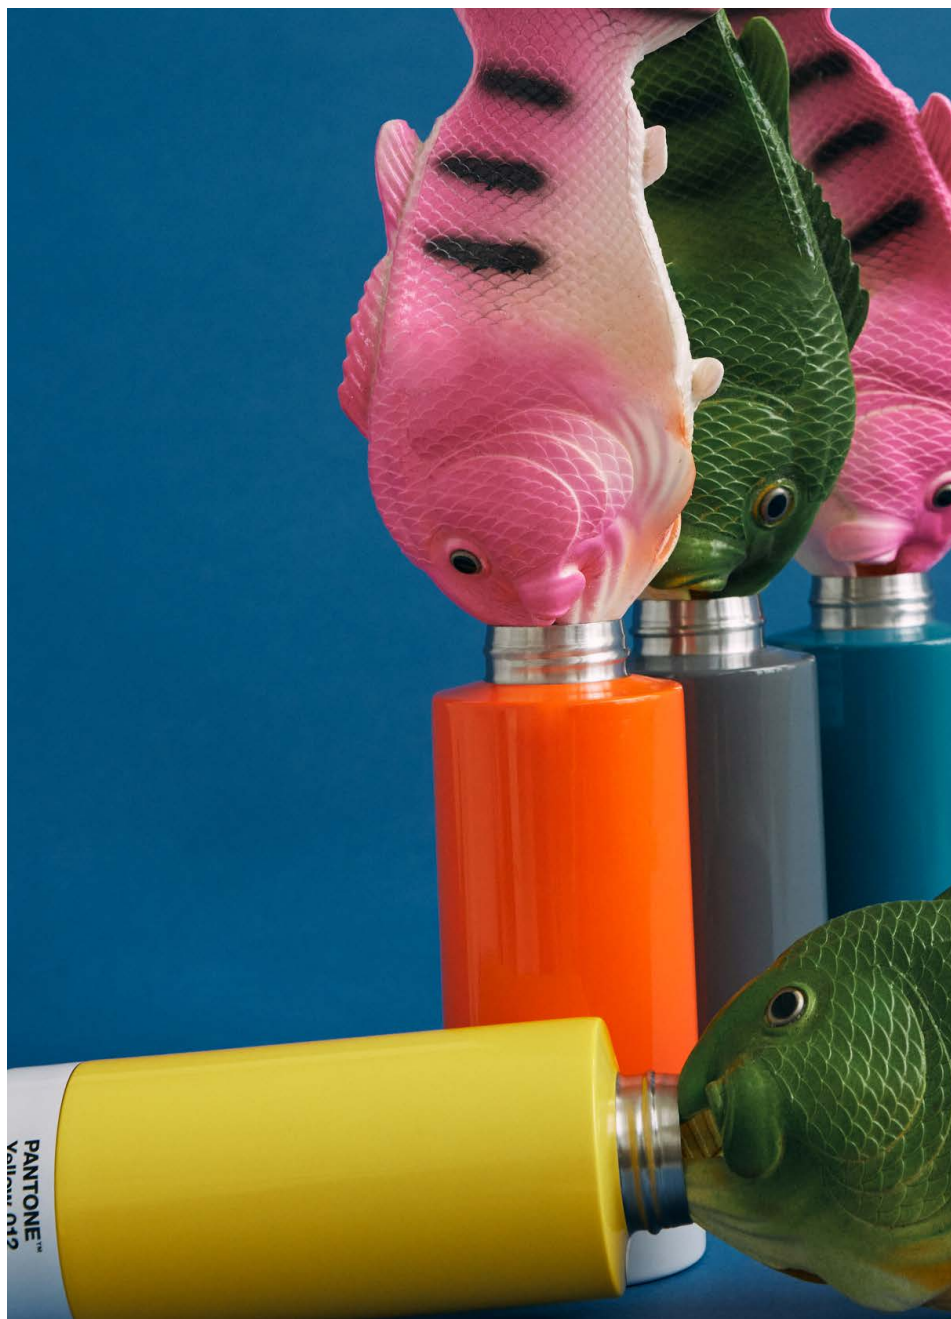

PANTONE™
Thermo Drinking Bottle 530 ML

Copenhagen Design
Collection 2024